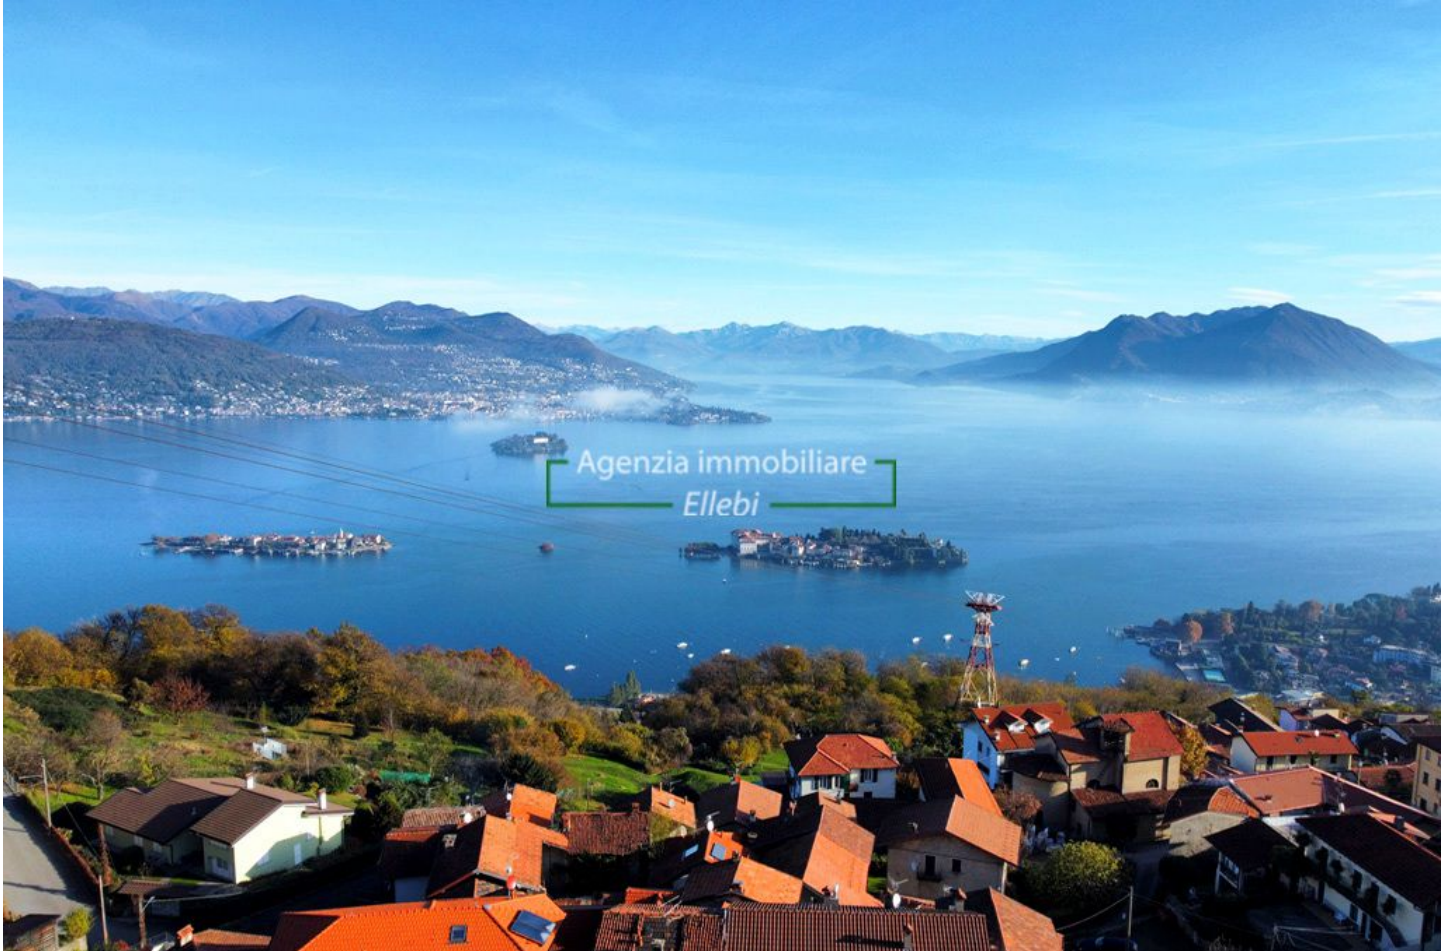

Agenzia immobiliare
Ellebi

**APARTMENT WITH SPECTACULAR LAKE VIEW TERRACE
AND 2 GARAGES, STRESA HILL**

Apartment €275.000 Trattabile

ID:#A70

Agenzia immobiliare ElleBi si trova in: Via Anna Maria Bolongaro 22 - 28838 Stresa (VB)